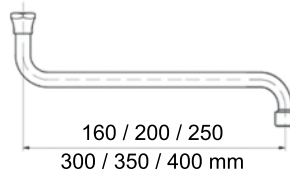

**CROMATO LUCIDO | CHROME-PLATED**

CODICE CODE	MISURA SIZE MM		
F506CR001	3/4" L=160	10	-
F506CR002	3/4" L=200	10	-
F506CR003	3/4" L=250	10	-
F506CR004	3/4" L=300	10	-
F506CR005	3/4" L=350	10	-
F506CR006	3/4" L=400	10	-

F507

Canne per lavello "U" con rompigetto e ghiera
"U" spout for sink with jet-breaker brass and hexagonal cap

**CROMATO LUCIDO | CHROME-PLATED**

CODICE CODE	MISURA SIZE MM		
F507CR001	3/4" L=160	10	-
F507CR002	3/4" L=200	10	-
F507CR003	3/4" L=250	10	-
F507CR004	3/4" L=300	10	-