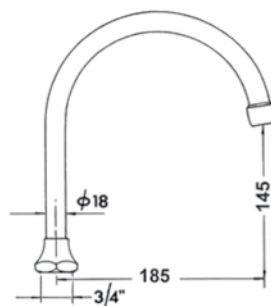

**CROMATO LUCIDO | CHROME-PLATED**

CODICE CODE	MISURA SIZE MM		
F506CR001	3/4" L=160	10	-
F506CR002	3/4" L=200	10	-
F506CR003	3/4" L=250	10	-
F506CR004	3/4" L=300	10	-
F506CR005	3/4" L=350	10	-
F506CR006	3/4" L=400	10	-

F507

Canne per lavello "U" con rompigetto e ghiera
"U" spout for sink with jet-breaker brass and hexagonal cap

**CROMATO LUCIDO | CHROME-PLATED**

CODICE CODE	MISURA SIZE MM		
F507CR001	3/4" L=160	10	-
F507CR002	3/4" L=200	10	-
F507CR003	3/4" L=250	10	-
F507CR004	3/4" L=300	10	-

F508

Canne per monoforo universale con rompigetto
 e ghiera
*Universal spout for single hole with jet-breaker
 brass and hexagonal cap*

**CROMATO LUCIDO | CHROME-PLATED**

CODICE CODE	MISURA SIZE MM		
F508CR001	3/4" L=200	10	-
F508CR002	3/4" L=150	10	-

F509

Canne a ponte attacco 3/4" con rompigetto e ghiera
*Bridge shaped spout for sink with jet-breaker brass
 and hexagonal cap*

**CROMATO LUCIDO | CHROME-PLATED**

CODICE CODE	MISURA SIZE MM		
F509CR001	3/4" L=185	10	-