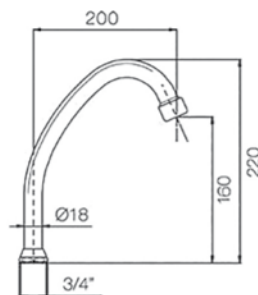

**CROMATO LUCIDO | CHROME-PLATED**

CODICE CODE	MISURA SIZE MM		
F506CR001	3/4" L=160	10	-
F506CR002	3/4" L=200	10	-
F506CR003	3/4" L=250	10	-
F506CR004	3/4" L=300	10	-
F506CR005	3/4" L=350	10	-
F506CR006	3/4" L=400	10	-

F507

Canne per lavello "U" con rompigetto e ghiera
"U" spout for sink with jet-breaker brass and hexagonal cap

**CROMATO LUCIDO | CHROME-PLATED**

CODICE CODE	MISURA SIZE MM		
F507CR001	3/4" L=160	10	-
F507CR002	3/4" L=200	10	-
F507CR003	3/4" L=250	10	-
F507CR004	3/4" L=300	10	-

F508

Canne per monoforo universale con rompigetto
 e ghiera
*Universal spout for single hole with jet-breaker
 brass and hexagonal cap*

**CROMATO LUCIDO | CHROME-PLATED**

CODICE CODE	MISURA SIZE MM		
F508CR001	3/4" L=200	10	-
F508CR002	3/4" L=150	10	-

F509

Canne a ponte attacco 3/4" con rompigetto e ghiera
*Bridge shaped spout for sink with jet-breaker brass
 and hexagonal cap*

**CROMATO LUCIDO | CHROME-PLATED**

CODICE CODE	MISURA SIZE MM		
F509CR001	3/4" L=185	10	-