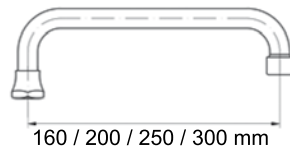

**CROMATO LUCIDO | CHROME-PLATED**

CODICE CODE	MISURA SIZE MM		
F506CR001	3/4" L=160	10	-
F506CR002	3/4" L=200	10	-
F506CR003	3/4" L=250	10	-
F506CR004	3/4" L=300	10	-
F506CR005	3/4" L=350	10	-
F506CR006	3/4" L=400	10	-

F507

Canne per lavello "U" con rompigetto e ghiera
"U" spout for sink with jet-breaker brass and hexagonal cap

**CROMATO LUCIDO | CHROME-PLATED**

CODICE CODE	MISURA SIZE MM		
F507CR001	3/4" L=160	10	-
F507CR002	3/4" L=200	10	-
F507CR003	3/4" L=250	10	-
F507CR004	3/4" L=300	10	-