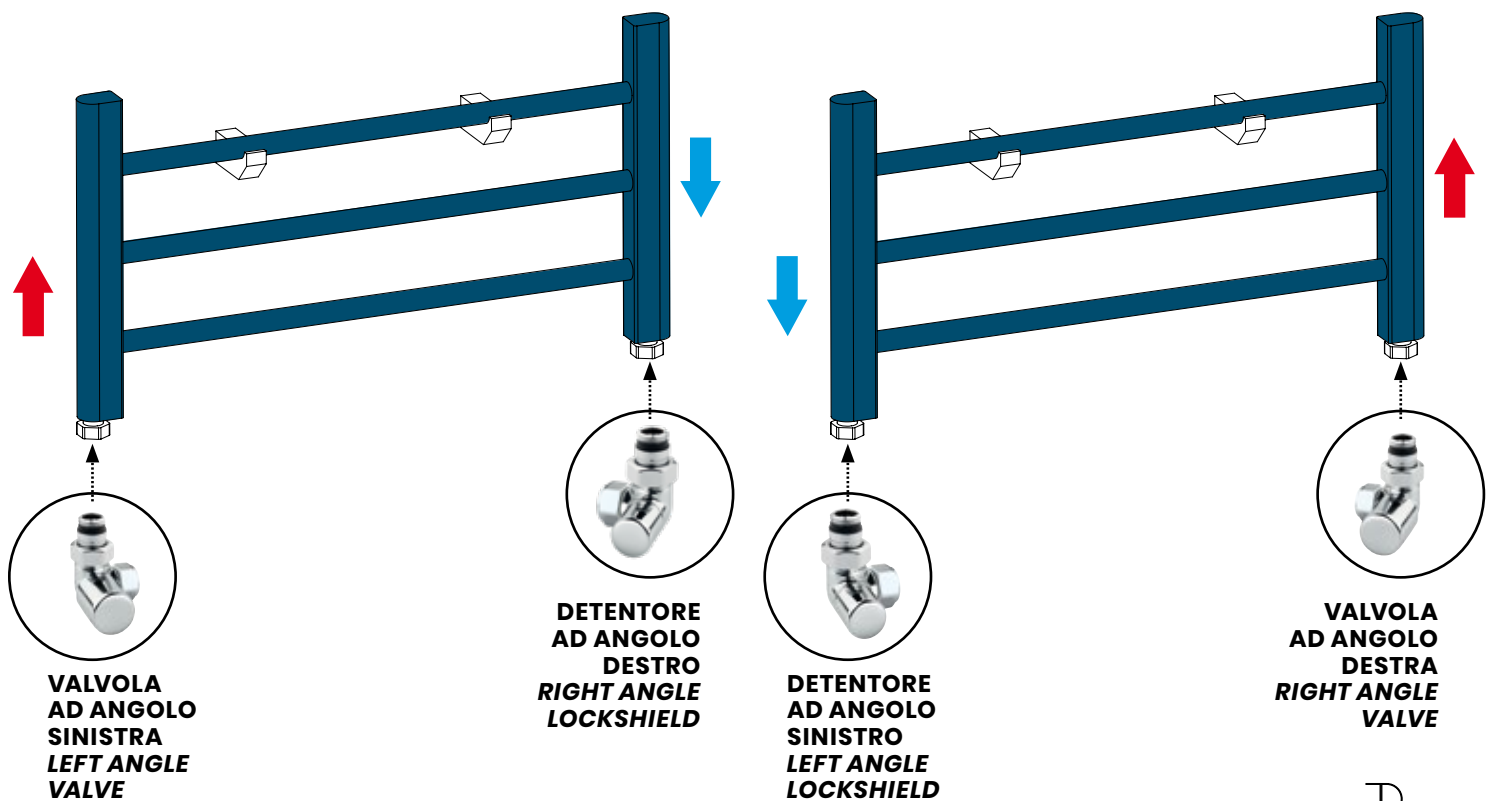

F4700

Valvola versione sinistra termostattabile
con manopola in ABS

*Valve left version with thermostatic option
and ABS handle*

CHT

F4700

CODICE CODE	FINITURA FINISH	MISURA SIZE		
F4701CHT	Cromo / Chrome	1/2"	1	30

F4750

Valvola versione sinistra termostattizzabile con cappuccio in ABS bianco
 Valve left version with thermostatic option and white ABS cup

F4750				
CODICE CODE	FINITURA FINISH	MISURA SIZE		
F4751CHT	Cromo / Chrome	1/2"	1	30
F4752MB	Bronzo spazzolato / Brushed bronze	1/2"	1	30
F4753MA	Acciaio spazzolato / Brushed steel	1/2"	1	30
F4754MR	Rame spazzolato / Brushed copper	1/2"	1	30
F4755MC	Cromo spazzolato / Brushed chrome	1/2"	1	30
F4756MS	Cromo satinato / Satin chrome	1/2"	1	30
F4757MN	Nichel satinato / Satin nickel	1/2"	1	30
F4758NA	Nero antracite / Black anthracite	1/2"	1	30
F4759NO	Nero opaco / Matt black	1/2"	1	30
F4760CTB	Bianco 9010 / White 9010	1/2"	1	30