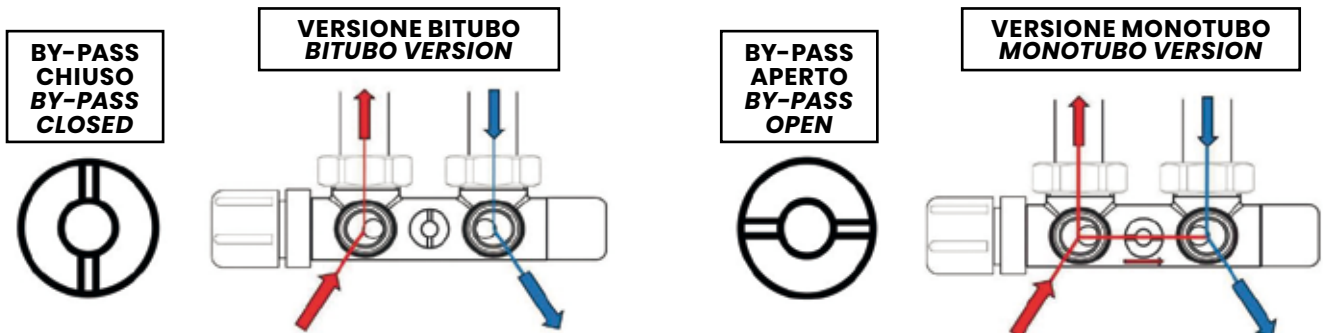

F4750				
CODICE CODE	FINITURA FINISH	MISURA SIZE		
F4751CHT	Cromo / Chrome	1/2"	1	30
F4752MB	Bronzo spazzolato / Brushed bronze	1/2"	1	30
F4753MA	Acciaio spazzolato / Brushed steel	1/2"	1	30
F4754MR	Rame spazzolato / Brushed copper	1/2"	1	30
F4755MC	Cromo spazzolato / Brushed chrome	1/2"	1	30
F4756MS	Cromo satinato / Satin chrome	1/2"	1	30
F4757MN	Nichel satinato / Satin nickel	1/2"	1	30
F4758NA	Nero antracite / Black anthracite	1/2"	1	30
F4759NO	Nero opaco / Matt black	1/2"	1	30
F4760CTB	Bianco 9010 / White 9010	1/2"	1	30