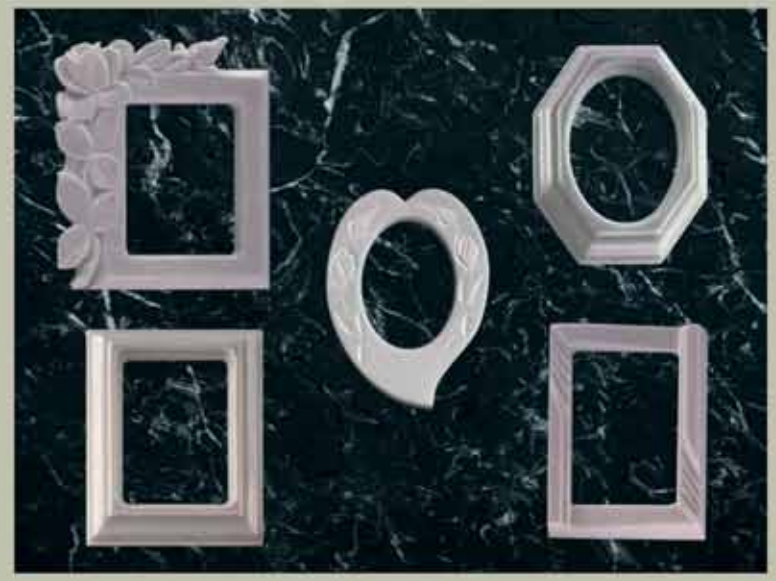

ART. DR1003SX

CORNICI

ART. ROC204

ART. ROC201

ART. ROC005